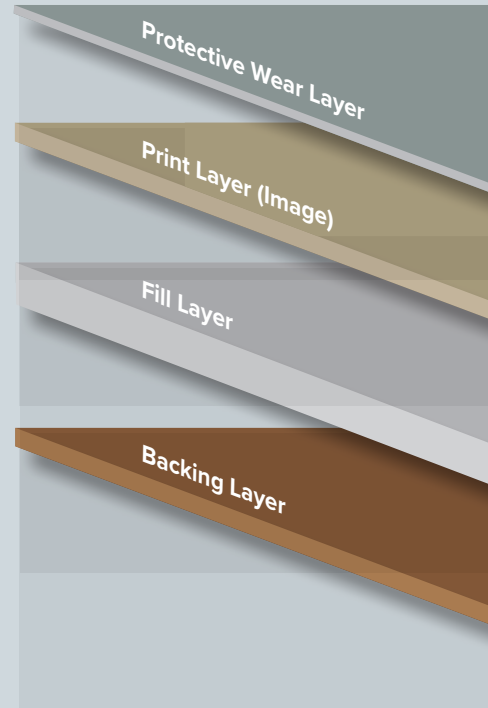

What is Luxury Vinyl Tile?

Luxury Vinyl Tile (LVT)

is composed of PVC vinyl layers, a realistic 3D photo layer, and an extremely durable protective layer. It's made to look like wood or stone, so there are a lot of options to choose from. Unlike Vinyl sheeting, Luxury Vinyl Tile comes in tile or planks that are easy to install and replace.

LVT's thin "protective wear layer" must be cleaned & maintained to prevent damage. Regular use of products in the Maxim® LVT Floor Care line will cover all LVT maintenance needs.

Why Luxury Vinyl Tile?